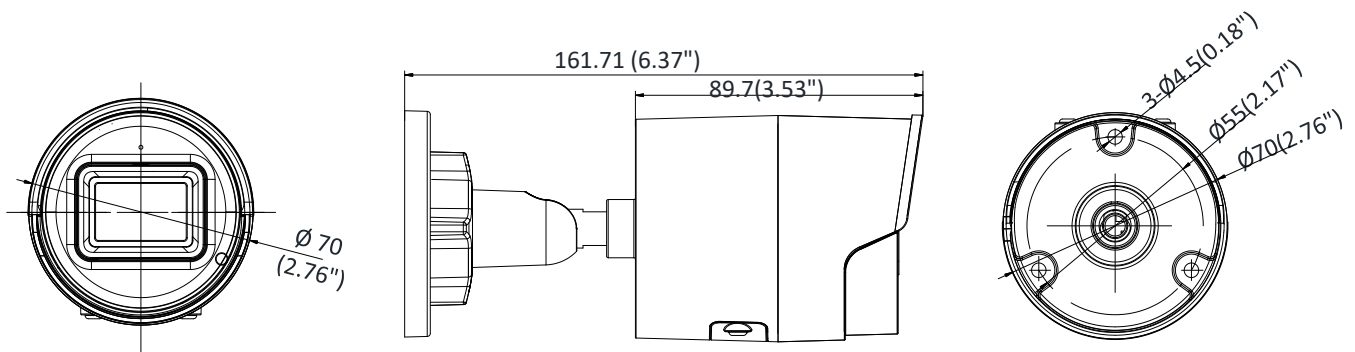

Software Reset	Yes
Linkage Method	Upload to FTP/NAS/memory card, notify surveillance center, send email, trigger recording, trigger capture Trigger recording: memory card, network storage, pre-record and post-record Trigger captured pictures uploading: FTP, HTTP, NAS, Email Trigger notification: HTTP, ISAPI, alarm output, Email
Storage Conditions	-30 °C to 60 °C (-22 °F to 140 °F), humidity 95% or less (non-condensing)
Startup and Operating Conditions	-30 °C to 60 °C (-22 °F to 140 °F), humidity 95% or less (non-condensing)
Power Supply	12 VDC ± 25%; PoE: (802.3af, class 3)
Power Consumption and Current	12 VDC, 0.5 A, max. 6 W PoE: (802.3af, 36V to 57V), 0.2 A to 0.13 A, max. 7.2 W
Power Interface	Ø5.5 mm coaxial power plug
Material	Metal
Camera Dimension	Ø70 ×161.7 mm (2.76" × 6.37")
Package Dimension	216 × 121 × 118 mm (8.5" × 4.8" ×4.6")
Camera Weight	500 g (1.1 lb.)
With Package Weight	710 g (1.6 lb.)
<b>Approval</b>	
Protection	-I model: Ingress protection: IP67 (IEC 60529-2013) -IU model: Ingress protection: IP66 (IEC 60529-2013)
EMC	CE-EMC (EN 55032: 2015, EN 61000-3-2: 2014, EN 61000-3-3: 2013, EN 50130-4: 2011 +A1: 2014); RCM (AS/NZS CISPR 32: 2015); IC (ICES-003: Issue 6, 2016); KC (KN 32: 2015, KN 35: 2015)
Safety	UL (UL 60950-1); CB (IEC 60950-1:2005 + Am 1:2009 + Am 2:2013); CE-LVD (EN 60950-1:2005 + Am 1:2009 + Am 2:2013); BIS (IS 13252(Part 1):2010+A1:2013+A2:2015); LOA (IEC/EN 60950-1)
Environment	CE-RoHS (2011/65/EU); WEEE (2012/19/EU); Reach (Regulation (EC) No 1907/2006)

## Dimension

Unit: mm(Inch)