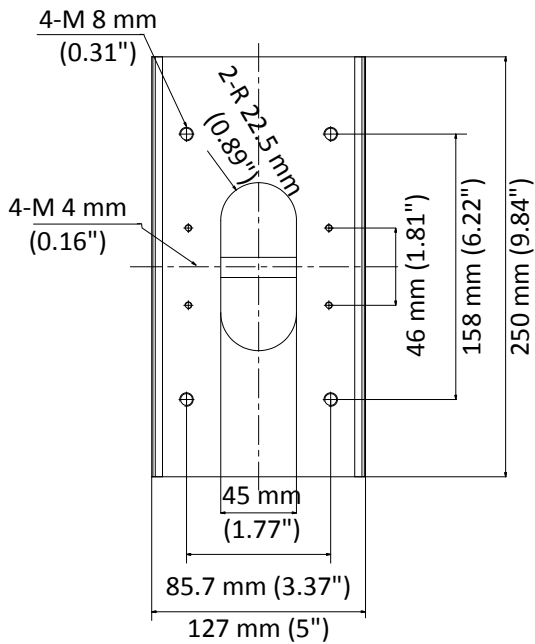

DS-1475ZJ-SUS

Vertical Pole Mount

Feature

- Stainless steel material with surface spray treatment
- Adjustable diameter from 67 mm to 127 mm

Dimension

Available Model

DS-1475ZJ-SUS

Parameter

Model	DS-1475ZJ-SUS
Parameters	Vertical Pole Mount
Appearance	Hikvision White
Material	Stainless Steel
Dimension	250 mm × 127 mm × 46 mm (9.84" × 5" × 1.81")
Weight	1205 g (2.66 lb.)

Note

- Waterproof rubber is necessary for the outdoor application.
- The wall must be capable of supporting at least 3 times as much as the total weight of the camera and the mount.
- The mount's maximum load capacity is 10 Kg (22 lb.).