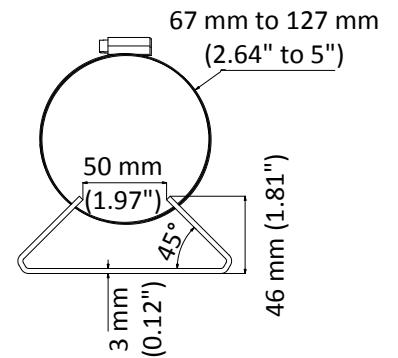

DS-1475ZJ-SUS

Vertical Pole Mount

Feature

- Stainless steel material with surface spray treatment
- Adjustable diameter from 67 mm to 127 mm

Dimension

Available Model

DS-1475ZJ-SUS

Parameter

Model	DS-1475ZJ-SUS
Parameters	Vertical Pole Mount
Appearance	Hikvision White
Material	Stainless Steel
Dimension	250 mm × 127 mm × 46 mm (9.84" × 5" × 1.81")
Weight	1205 g (2.66 lb.)

Note

- Waterproof rubber is necessary for the outdoor application.
- The wall must be capable of supporting at least 3 times as much as the total weight of the camera and the mount.
- The mount's maximum load capacity is 10 Kg (22 lb.).