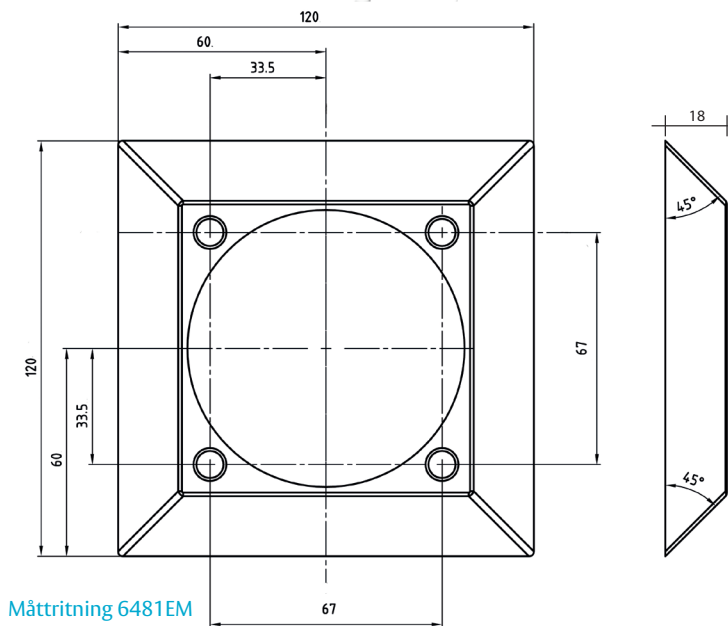

ASSA[®]

ASSA ABLOY

ASSA 6480EM/6481EM

Beröringsfria läsare

Måttitning 6480EM

Måttitning 6481EM

ASSA[®]
ASSA ABLOY

ASSA ABLOY, the global leader in door opening solutions, dedicated to satisfying end-user needs for security, safety and convenience.