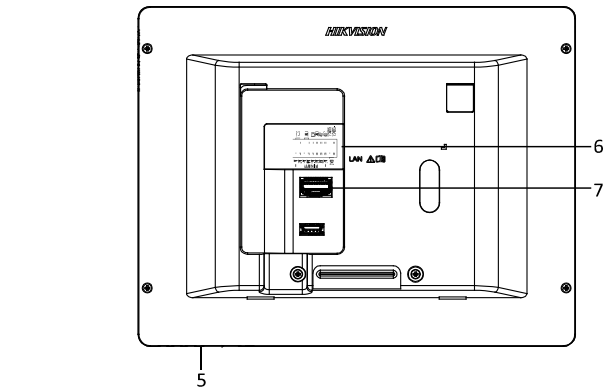

Available Model

DS-KIS901-P

Appearance and Interfaces

Face Recognition Terminals

No.	Description	No.	Description
1	Loudspeaker	8	IR Light
2	Micro USB Interface	9	Screen
3	Camera	10	Fingerprint Module
4	IR Light	11	Network Interface
5	Microphone	12	Wiring Terminal
6	Card Presenting Area	13	Tamper
7	White Light	14	Debugging Port

Network Indoor Station

No.	Description	No.	Description
1	Microphone	5	SD Card Slot
2	Unlock Key	6	Network Interface
3	Loudspeaker	7	Power/Alarm Terminal
4	Screen		

Dimension

Face Recognition Terminals

Network Indoor Station