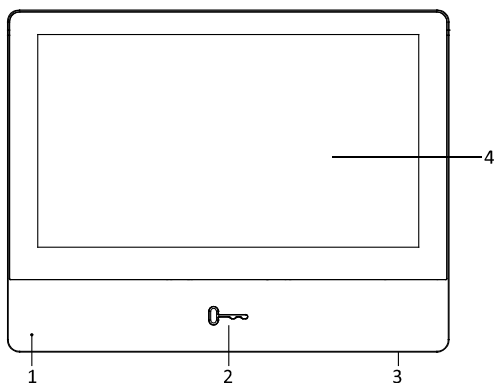

Network Indoor Station