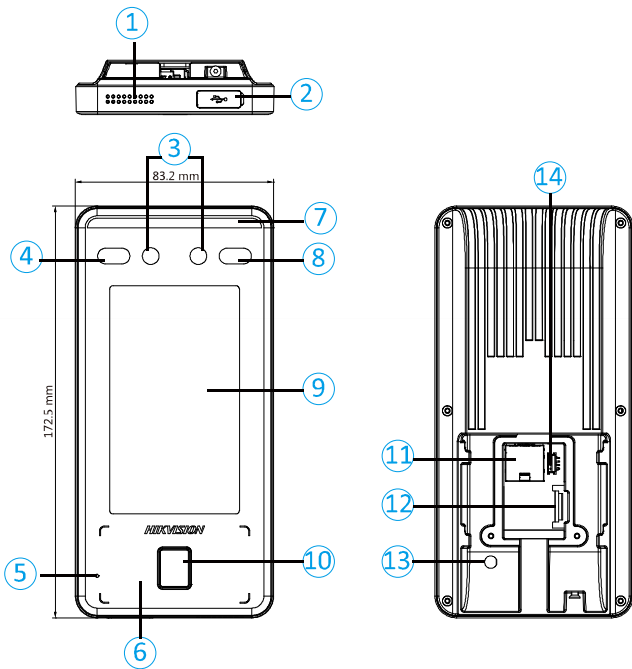

General

Power supply	IEEE802.3af, standard PoE 12 VDC/1 A
Power supply via detector	12 V, 200 mA
Power consumption	≤ 7 W
Working temperature	-10 °C to 55 °C (14 °F to 131 °F)

Working humidity	10% to 90%
Dimensions	180 mm × 140 mm × 22.4 mm (7.09" × 5.51" × 0.88")
Weight	899 g (with packaging) 355 g (without packaging)

Available Model

DS-KIS901-P

Appearance and Interfaces

Face Recognition Terminals

No.	Description	No.	Description
1	Loudspeaker	8	IR Light
2	Micro USB Interface	9	Screen
3	Camera	10	Fingerprint Module
4	IR Light	11	Network Interface
5	Microphone	12	Wiring Terminal
6	Card Presenting Area	13	Tamper
7	White Light	14	Debugging Port

Network Indoor Station

No.	Description	No.	Description
1	Microphone	5	SD Card Slot
2	Unlock Key	6	Network Interface
3	Loudspeaker	7	Power/Alarm Terminal
4	Screen		

Dimension

Face Recognition Terminals

Network Indoor Station