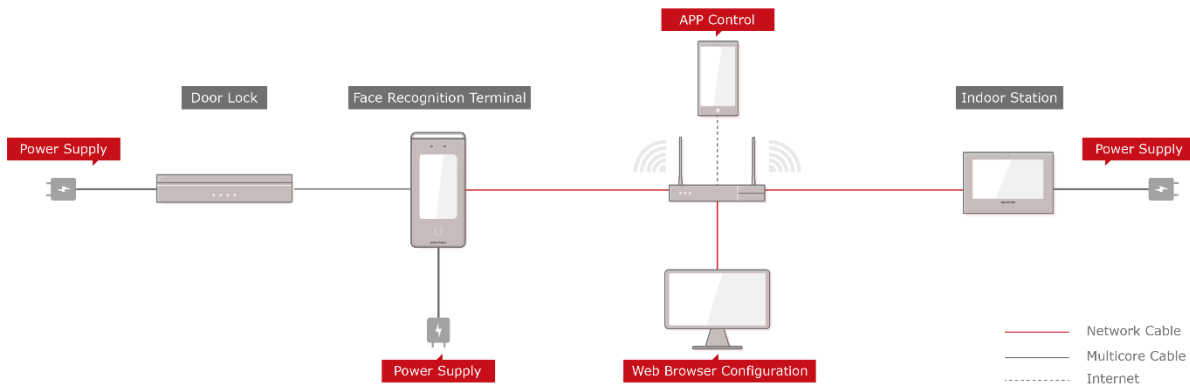

Typical Application