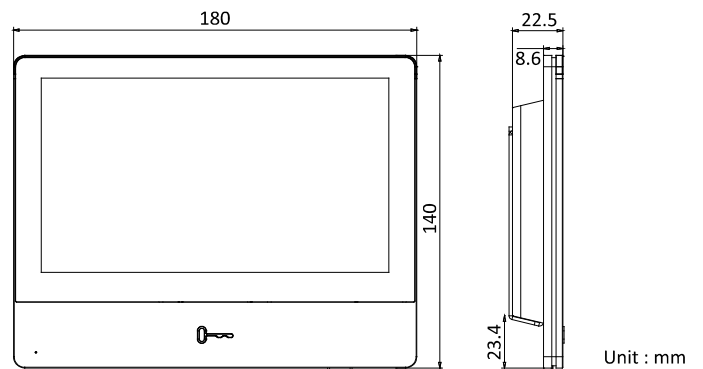

Network Indoor Station

No.	Description	No.	Description
1	Microphone	5	SD Card Slot
2	Unlock Key	6	Network Interface
3	Loudspeaker	7	Power/Alarm Terminal
4	Screen		

Dimension

Face Recognition Terminals

Network Indoor Station