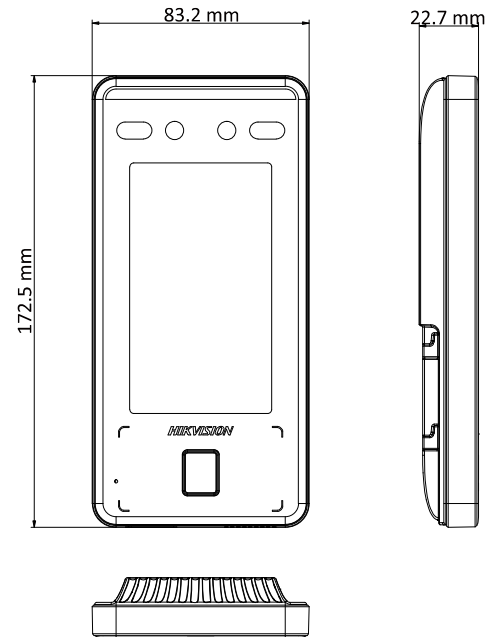

Dimension

Face Recognition Terminals