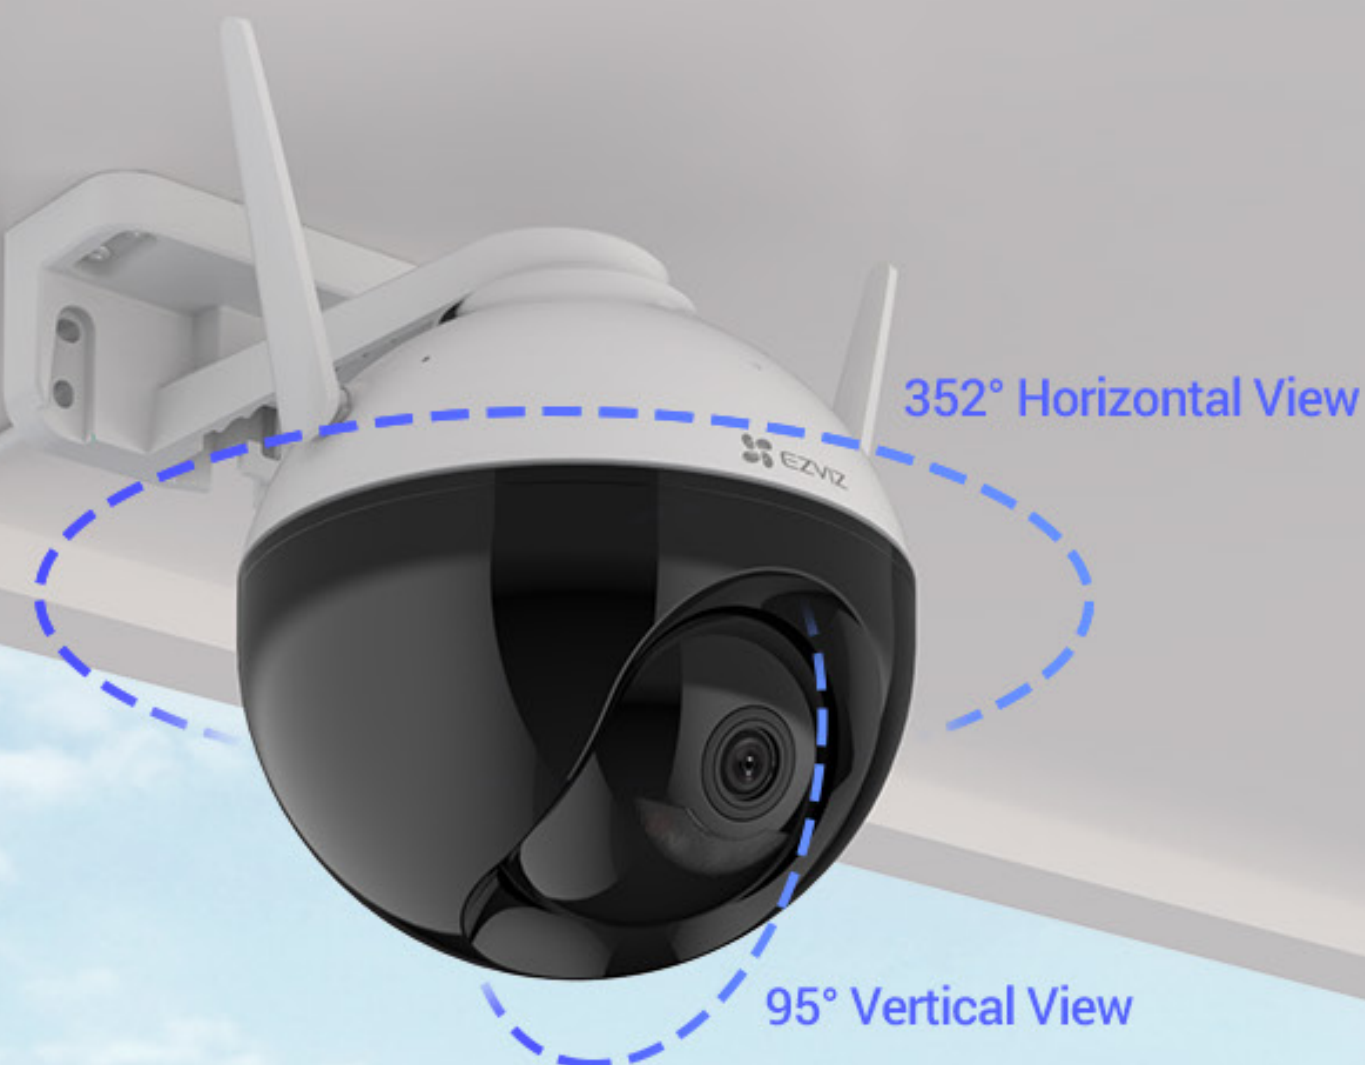

### Break the sight boundaries.

The C8C is EZVIZ's first outdoor WiFi Pan/Tilt Camera, a giant breakthrough combining an exquisite design with comprehensive functionality. Capturing more details than ordinary outdoor cameras do, this camera ensures reliable, all-around outdoor protection.

**FHD** 1080p

Motorized Pan & Tilt for 360° Visual Coverage

AI-Powered Person Detection

Color Night Vision

Active Defense

IP65 Dust and Water Protection

Audio Pick-up

Supports 2.4 GHz WiFi

## See everything in clear detail.

This camera captures 1080p high-definition video and images, recording every moment with sharp clarity.

## A better day begins with better vision.

Your surroundings are covered with this outdoor pan/tilt camera. With a 352° horizontal rotation and 95° vertical rotation, the C8C gives you an easy overview of all that's around you. And the EZVIZ App puts it all right on your smartphone or mobile device.