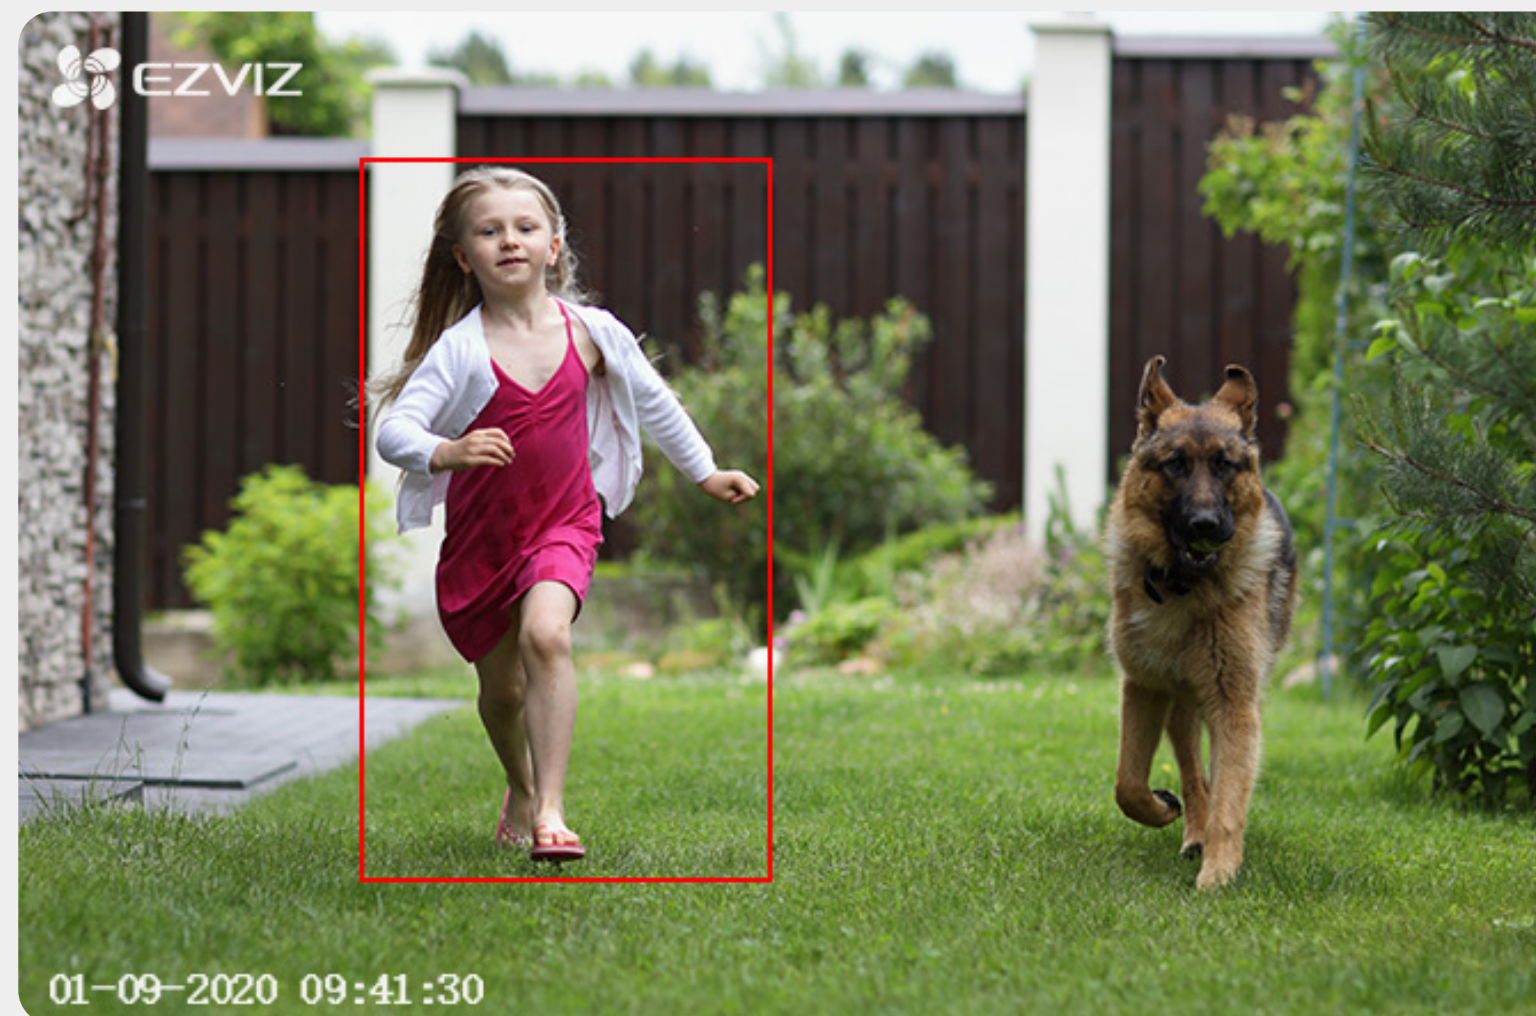

## See everything in clear detail.

This camera captures 1080p high-definition video and images, recording every moment with sharp clarity.

## A better day begins with better vision.

Your surroundings are covered with this outdoor pan/tilt camera. With a 352° horizontal rotation and 95° vertical rotation, the C8C gives you an easy overview of all that's around you. And the EZVIZ App puts it all right on your smartphone or mobile device.

## AI-powered person detection.

---

Smarter than ever! As an upgrade from simple motion detection, the embedded AI algorithm intelligently detects the motion of human shapes in real time. When people enter your customized detection area, you will be alerted immediately.

## Strobe light for enhanced protection.

---

Coming with two spotlights for active protection, the camera allows you to manually flash the light via the app or set it to flash upon detection of people passing by.