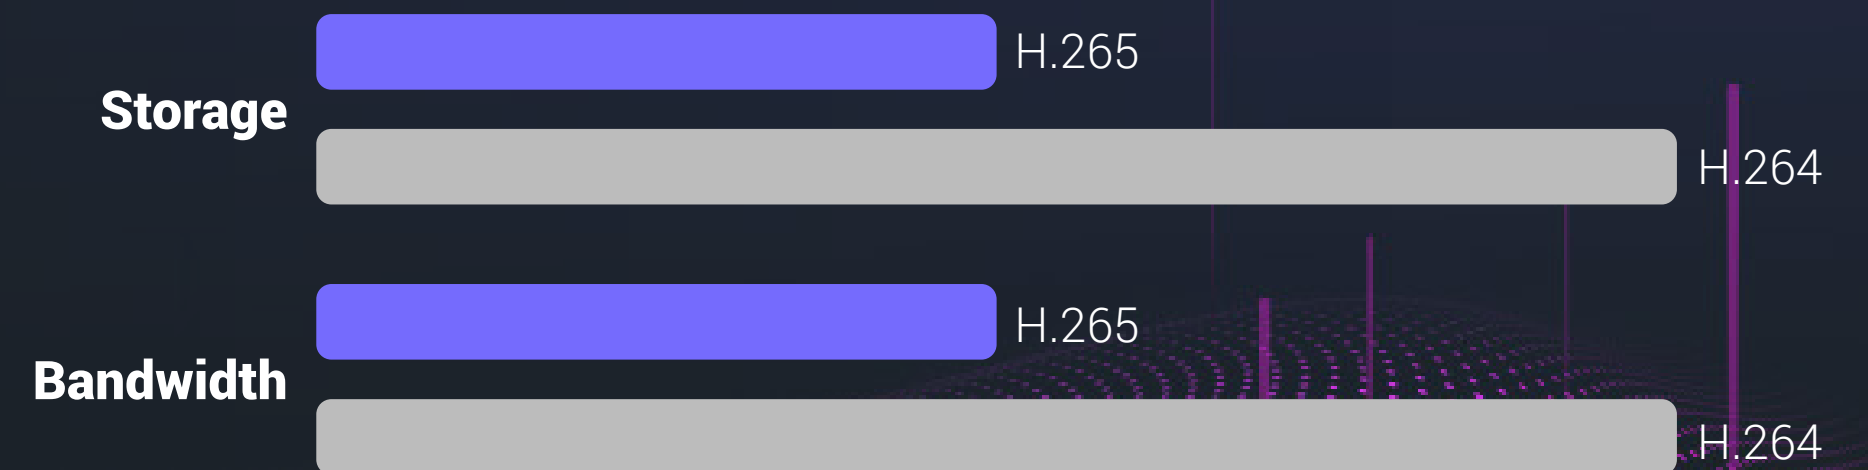

H.265 video technology.

The C8C features the advanced H.265 video compression technology, achieving better video quality with only half the bandwidth and half the storage space of the previous video compression standard (H.264).