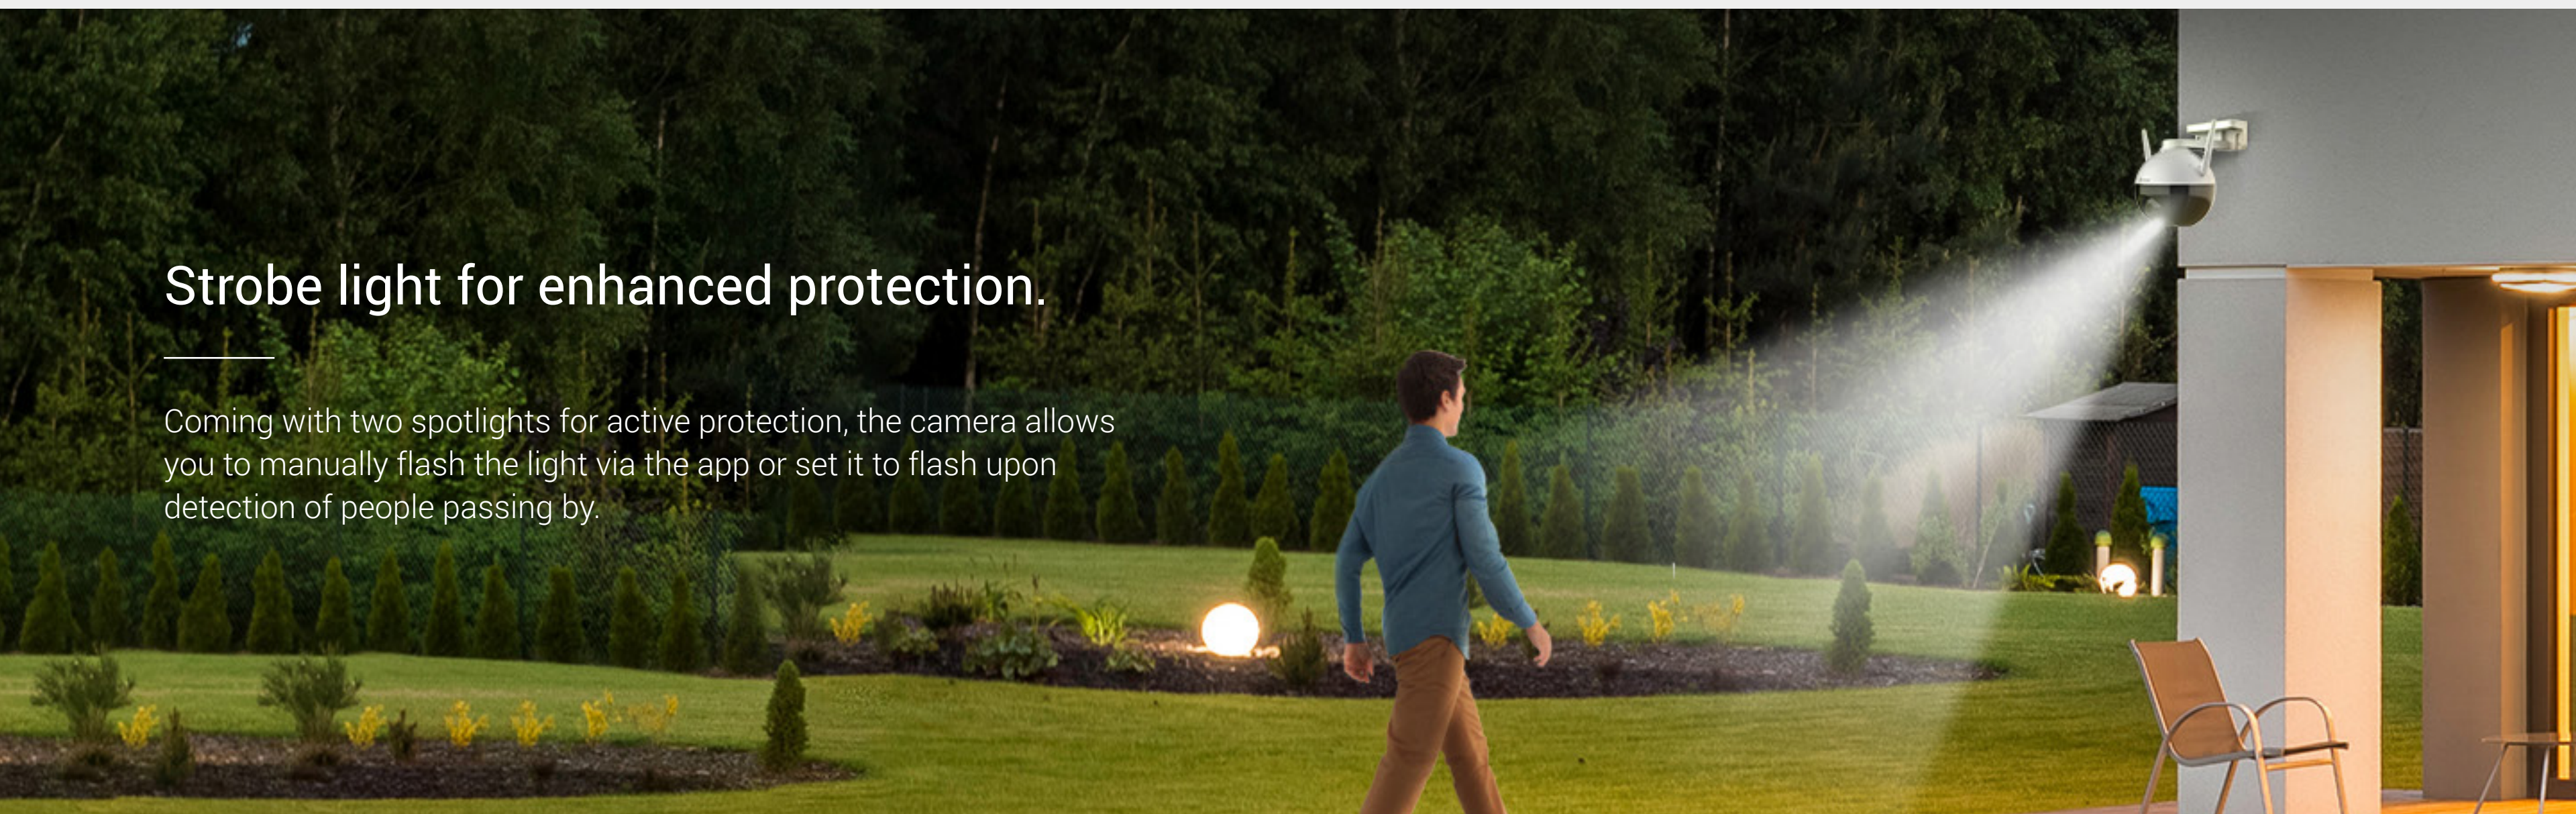

### Break the sight boundaries.

The C8C is EZVIZ's first outdoor WiFi Pan/Tilt Camera, a giant breakthrough combining an exquisite design with comprehensive functionality. Capturing more details than ordinary outdoor cameras do, this camera ensures reliable, all-around outdoor protection.

## A better day begins with better vision.

Your surroundings are covered with this outdoor pan/tilt camera. With a 352° horizontal rotation and 95° vertical rotation, the C8C gives you an easy overview of all that's around you. And the EZVIZ App puts it all right on your smartphone or mobile device.

## AI-powered person detection.

---

Smarter than ever! As an upgrade from simple motion detection, the embedded AI algorithm intelligently detects the motion of human shapes in real time. When people enter your customized detection area, you will be alerted immediately.

## Strobe light for enhanced protection.

---

Coming with two spotlights for active protection, the camera allows you to manually flash the light via the app or set it to flash upon detection of people passing by.